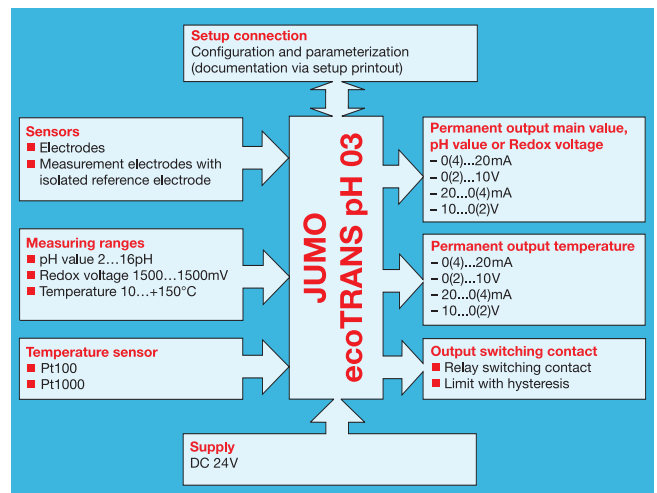

JUMO ecoTRANS pH 03

Transmitter for pH Value/Redox Voltage and Temperature with Switching Contact

Features

- **Main variables**
 - pH value (temperature compensated)
 - Redox voltage
 - **Usable sensors**
 - Electrodes
 - Measurement electrodes with isolated reference electrode
 - **Connection**
 - Screw terminals
 - Asymmetrical (normal) connection
 - Symmetrical connection
 - **Switching output**
 - Relay switching contact
- **Two permanent outputs, electrically isolated**
 - Main variable
 - Temperature
 - **Binary input (activated by external floating contact)**
 - Can be used to change the outputs to previously defined states (for example during maintenance work)
 - **Housing for rail mounting**
 - 35 mm x 7.5 mm rail to EN 60715 A.1
 - Dimensions: 109 mm x 22.5 mm x 124.8 mm (H x W x D)
 - **Operation/programming**
 - Keys and LC display
 - Setup program (file)